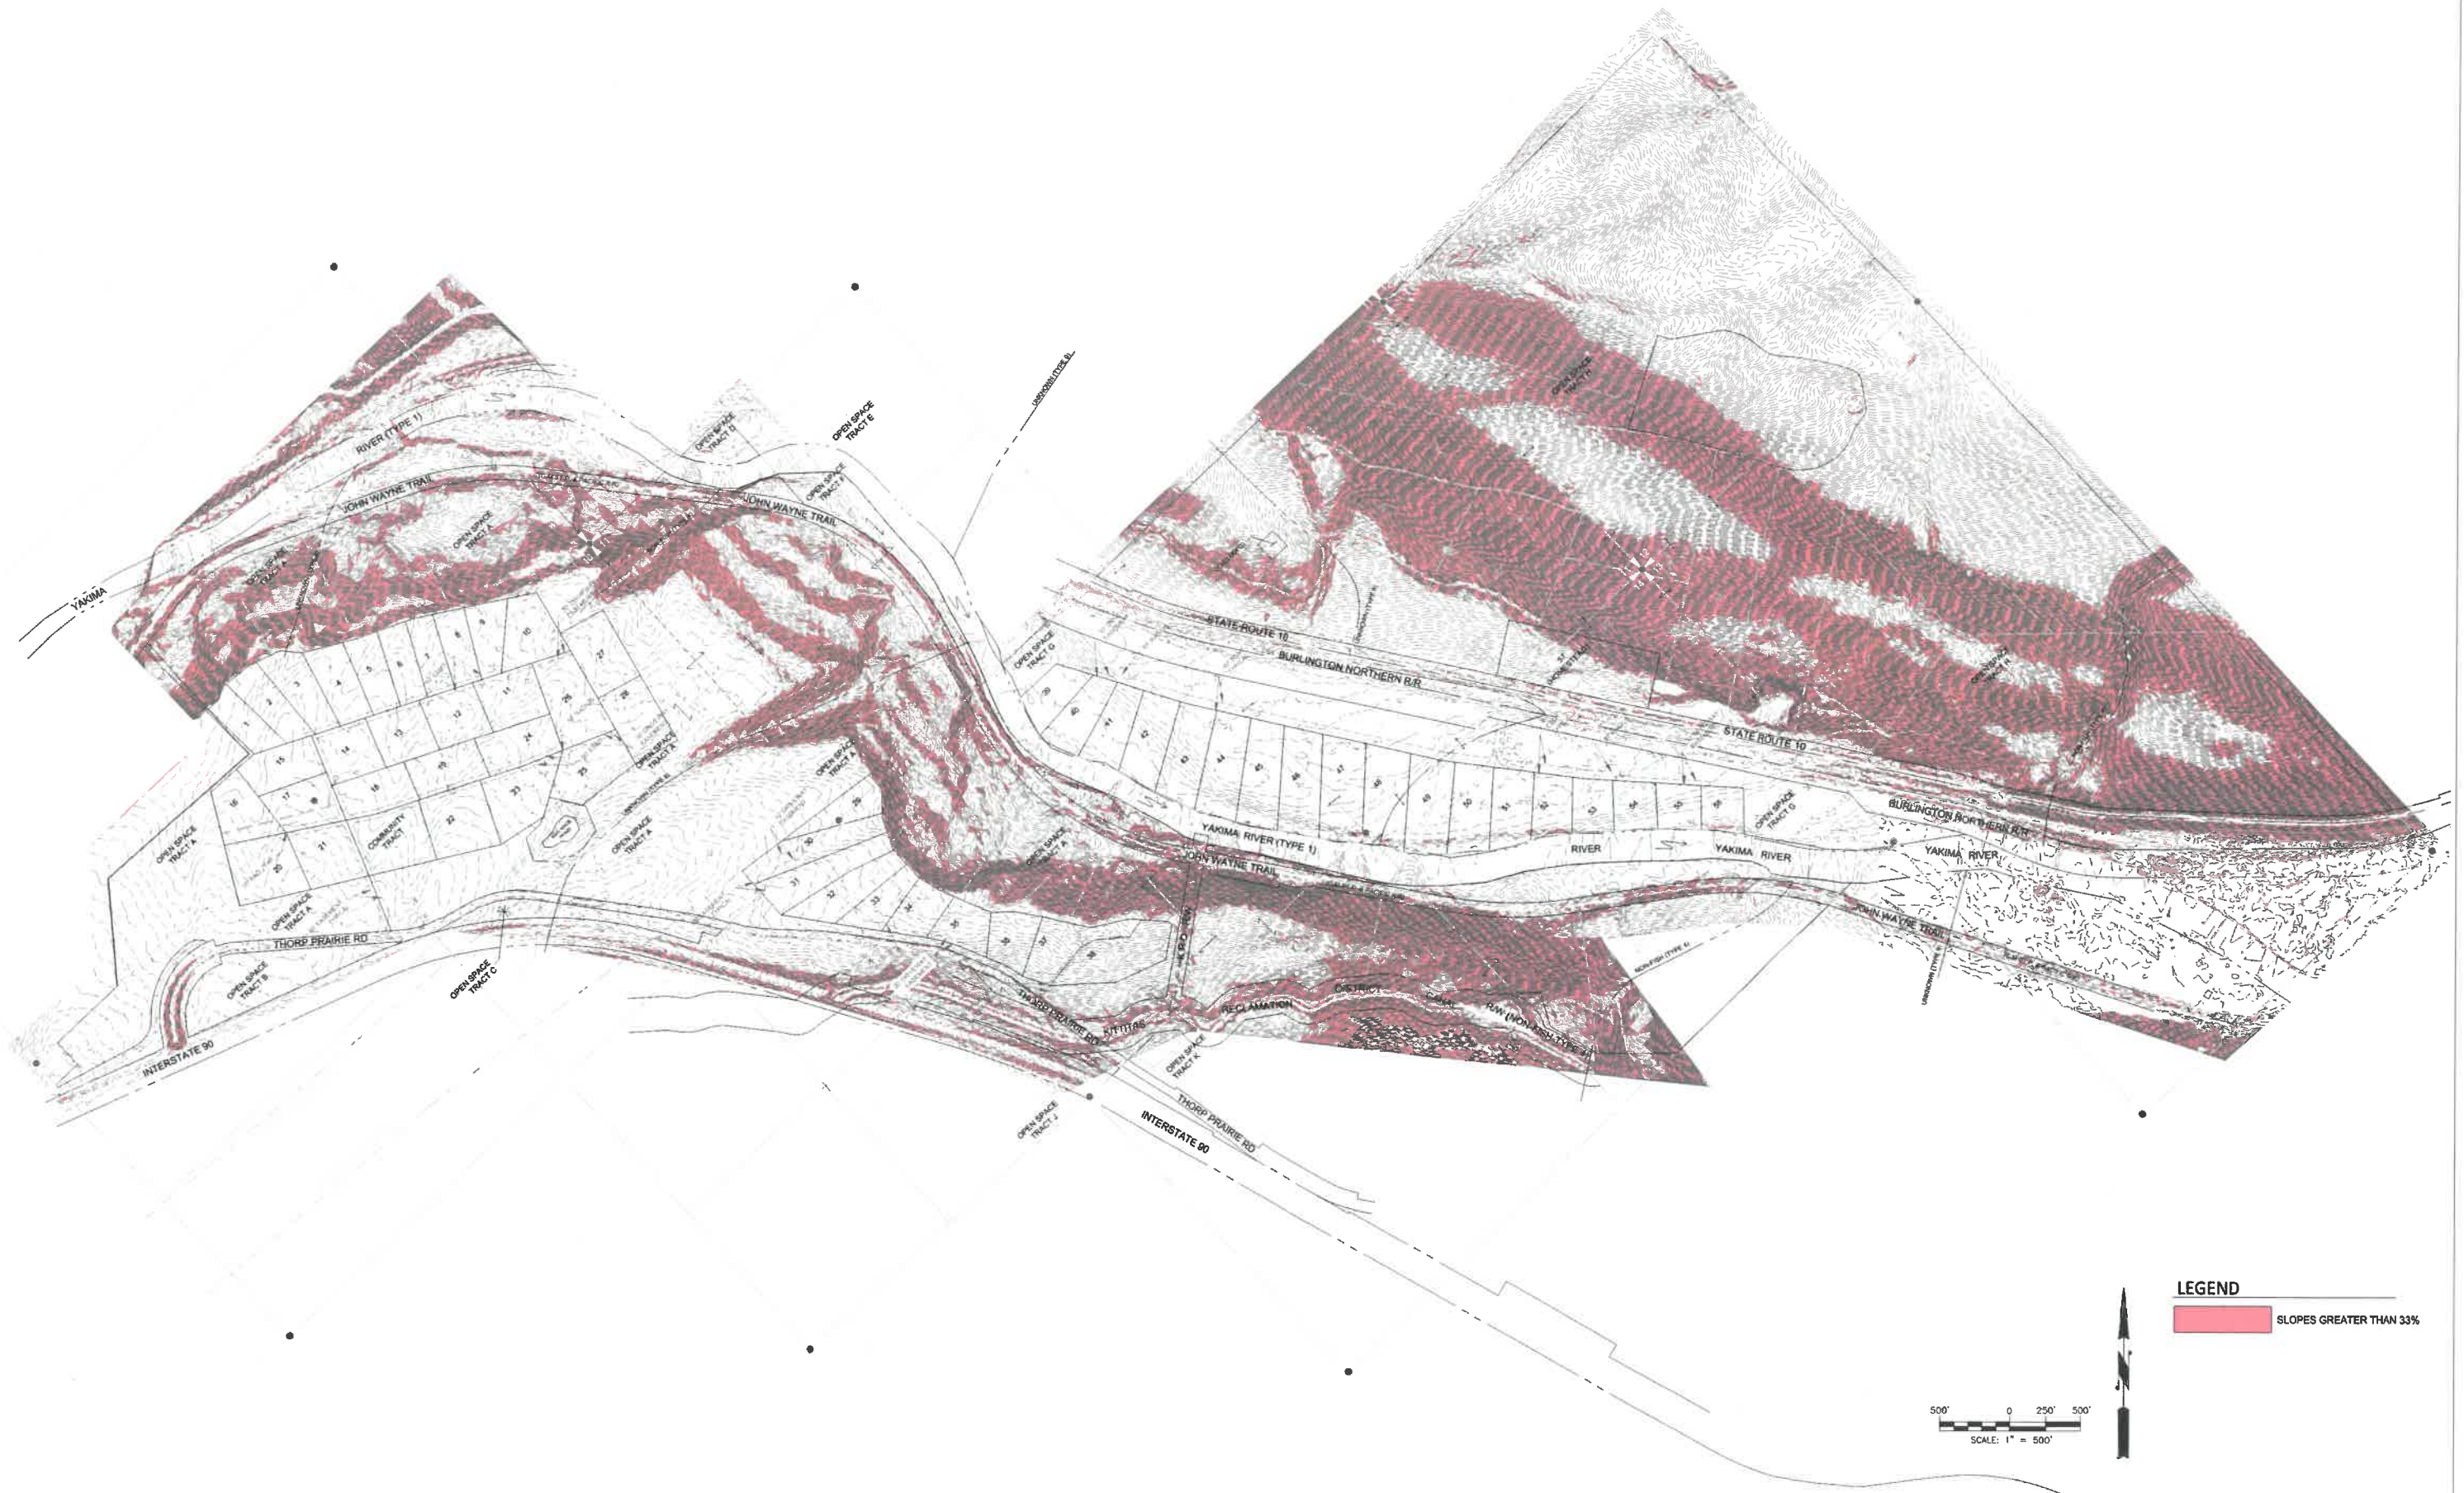

WALLACE RANCH PRELIMINARY CONSERVATION PLAT

**LEGEND**  
 SLOPES GREATER THAN 33%